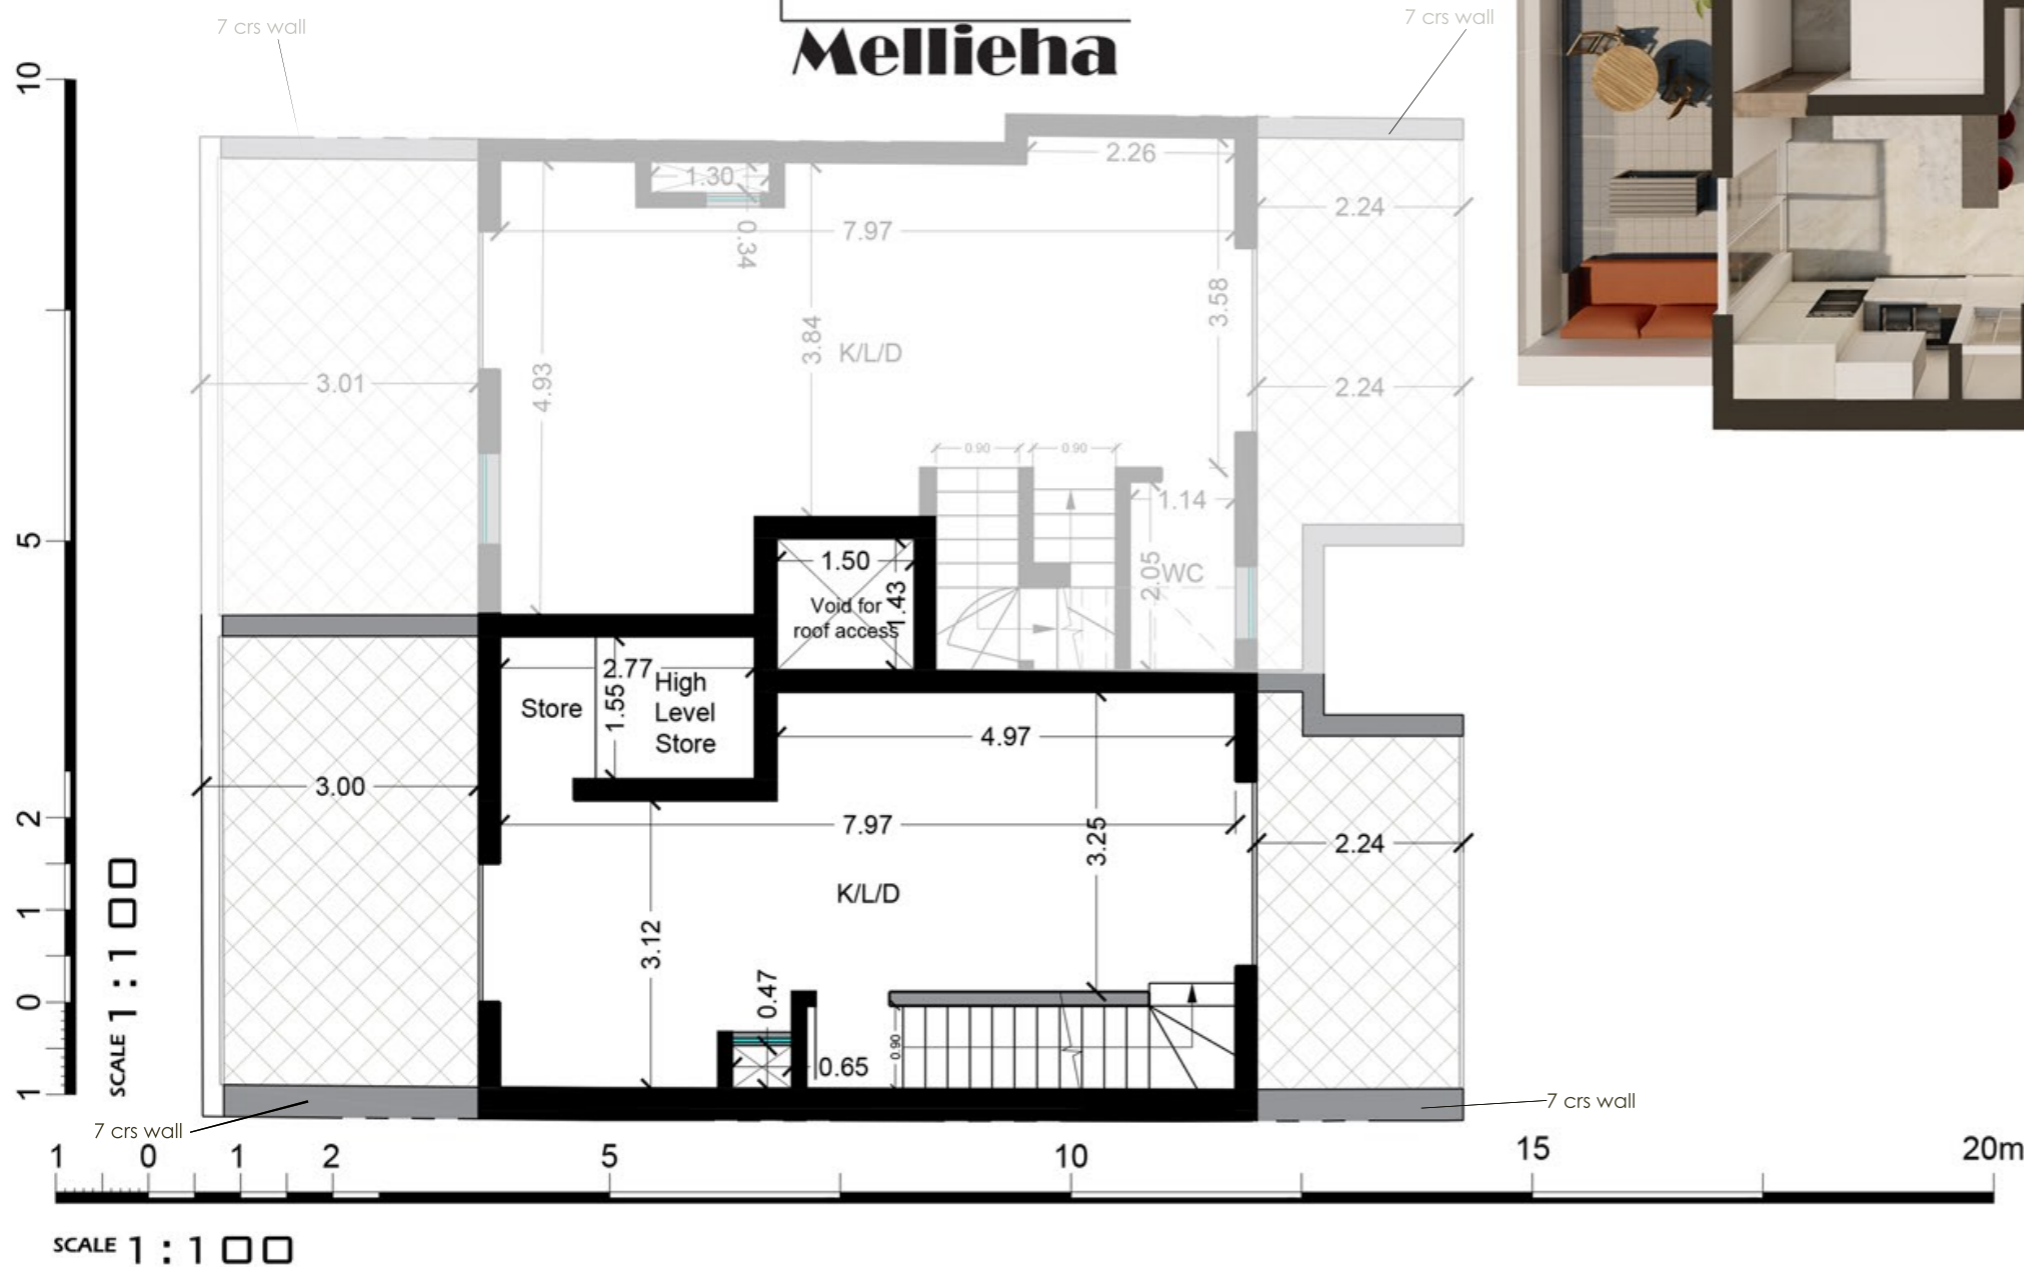

Northern Heights

Mellieha

Apartment 12
Sixth Floor (Level 6)

Artistic Impression Only
Beams may protrude with
minimum headroom of 2.1m

Internal : 53 m² External : 7.1 m²
Total Area : 60.1 m² circa

Northern Heights

Mellieha

Level 7
Level 6
Level 5
Level 4
Level 3
Level 2
Level 1
Level 0

Street Level

Street Level

Apartment 12
Seventh Floor (Level 7)

Artistic Impression Only
Beams may protrude with
minimum headroom of 2.1m

Internal : 41.7 m² External : 26 m²
Total Area : 67.7 m² circa

Northern Heights

Mellieha

Apartment 12
Roof (Level 8)

Artistic Impression Only
Beams may protrude with
minimum headroom of 2.1m

Internal : 0 m² External : 25.5 m²
Total Area : 25.5 m² circa