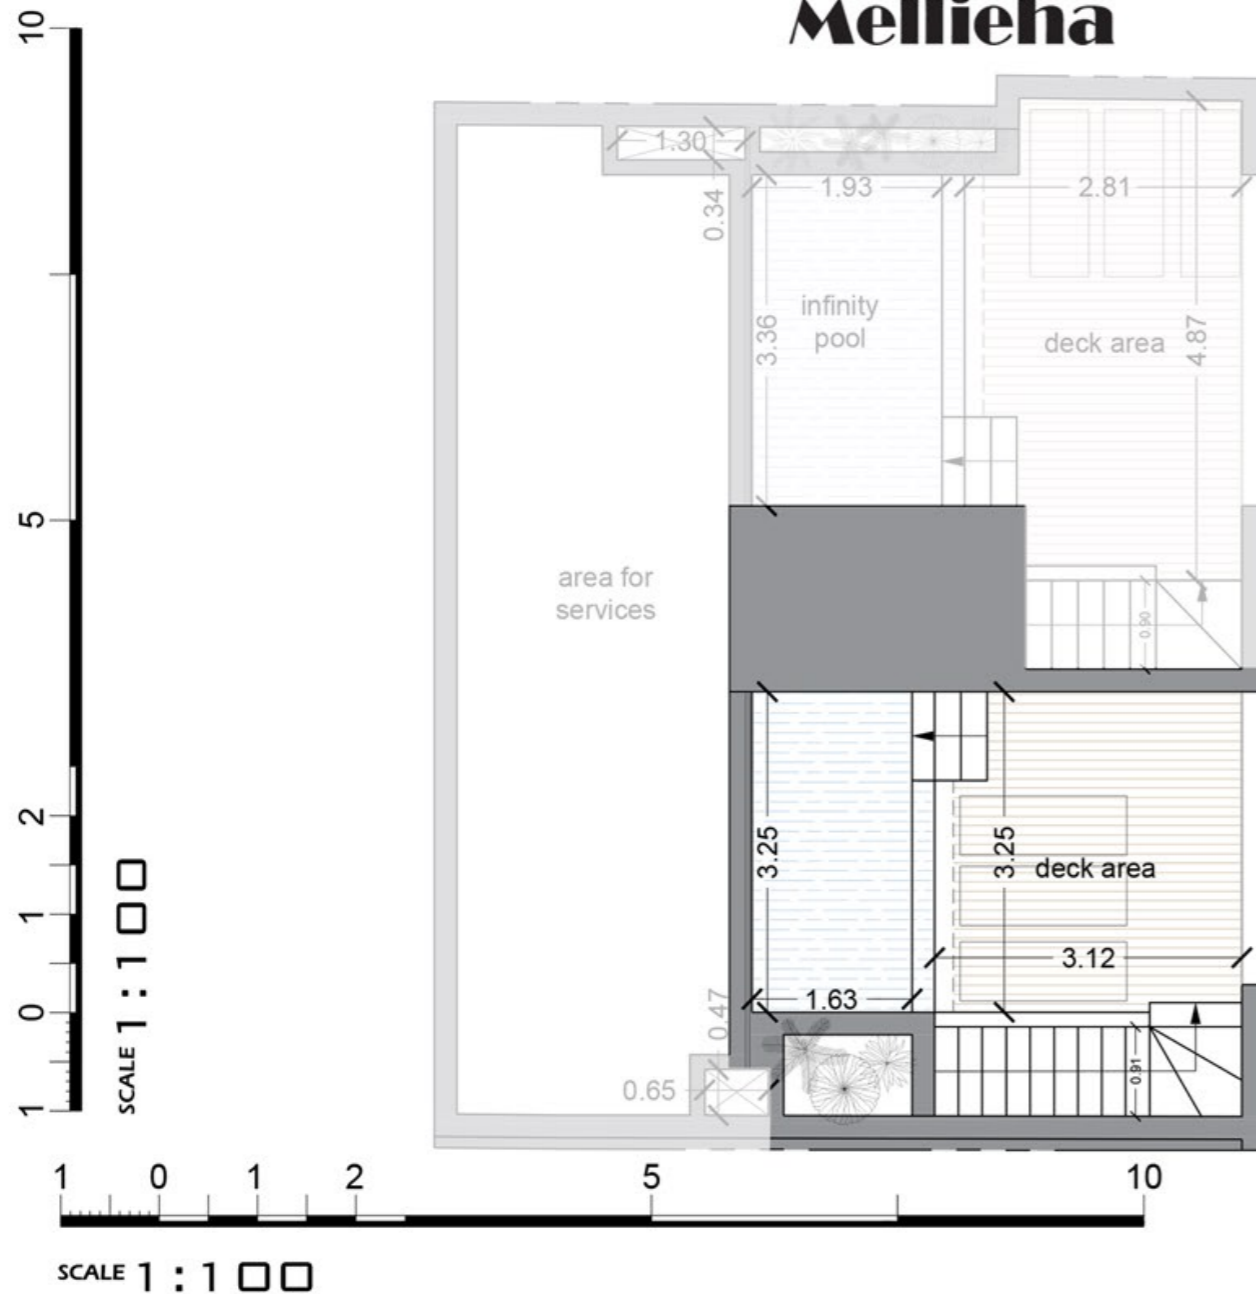

Northern Heights

Mellieha

Apartment 12
Sixth Floor (Level 6)

Artistic Impression Only
Beams may protrude with
minimum headroom of 2.1m

Internal : 53 m² External : 7.1 m²
Total Area : 60.1 m² circa

Northern Heights

Mellieha

Level 7
Level 6
Level 5
Level 4
Level 3
Level 2
Level 1
Level 0

Street Level

Street Level

Apartment 12
Seventh Floor (Level 7)

Artistic Impression Only
Beams may protrude with
minimum headroom of 2.1m

Internal : 41.7 m² External : 26 m²
Total Area : 67.7 m² circa

Northern Heights

Mellieha

Apartment 12
Roof (Level 8)

Artistic Impression Only
Beams may protrude with
minimum headroom of 2.1m

Internal : 0 m² External : 25.5 m²
Total Area : 25.5 m² circa