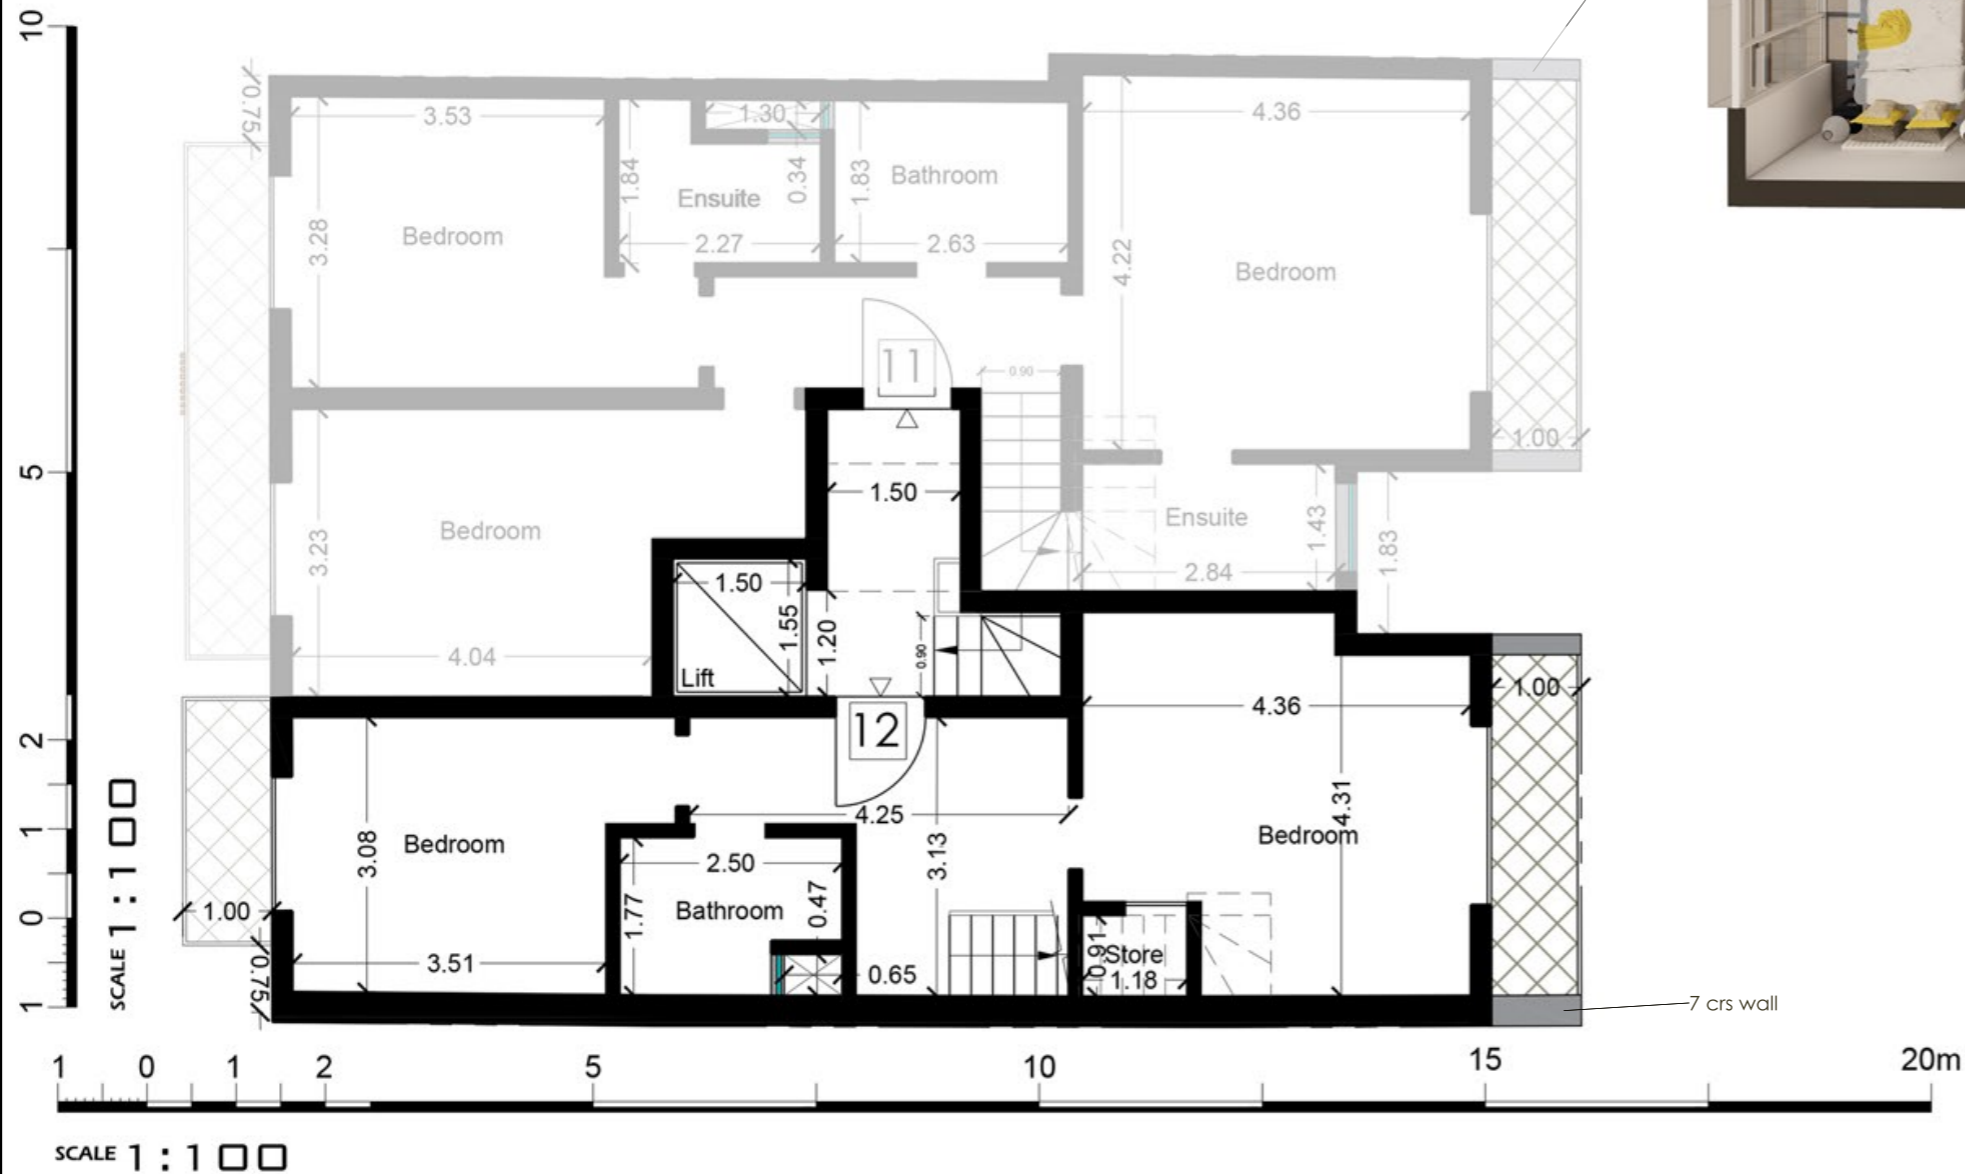

Northern Heights

Mellieha

Apartment 12
Sixth Floor (Level 6)

Artistic Impression Only
Beams may protrude with
minimum headroom of 2.1m

Internal : 53 m² External : 7.1 m²
Total Area : 60.1 m² circa

Northern Heights

Mellieha

Level 7
Level 6
Level 5
Level 4
Level 3
Level 2
Level 1
Level 0

Street Level

Street Level

Apartment 12
Seventh Floor (Level 7)

Artistic Impression Only
Beams may protrude with
minimum headroom of 2.1m

Internal : 41.7 m² External : 26 m²
Total Area : 67.7 m² circa

Northern Heights

Mellieha

Apartment 12
Roof (Level 8)

Artistic Impression Only
Beams may protrude with
minimum headroom of 2.1m

Internal : 0 m² External : 25.5 m²
Total Area : 25.5 m² circa